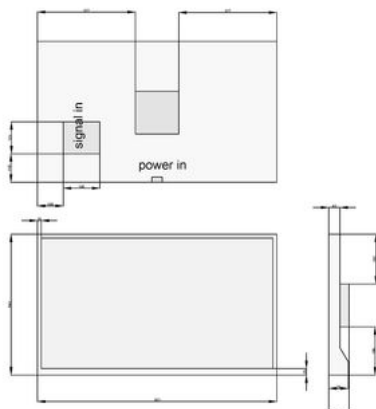

40" Toshiba 40L6353

Product Specification

Resolution	1920x1080	HDMI	4
Refresh Rate	50	USB	1
Aspect Ratio	16:9	VGA/DVI/Component	1
Weight	10.3 kg	Power Consumption	115 W

Product Description

At the heart of this impressive Toshiba Smart TV is a Full HD 1080p, LED backlit screen. Full HD 1080p resolution gets the very best from Blu-ray and other sources and gives lifelike detail and stunning realism. Yet this Toshiba isn't just about high resolution, it's about smooth motion, too. With AMR100 (50Hz) processing on board, this TV is perfect for both fast moving sport and action movies. With an LED backlit panel, the Toshiba also gives an impressive contrast ratio. With a Brightness figure of 300cd/m, this gives the Toshiba 40L6353 TV a crisp and bright picture with deep blacks and excellent grey scale. Typical of good quality LED sets, there's also truer realism and a greater sense of depth. Thanks to a suite of noise reduction processors the picture is also clean and free from distracting digital distortion.