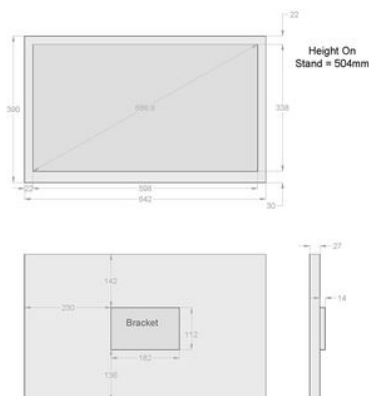

tel: [+44(0)345 226 3083](tel:+44(0)3452263083) | email: info@dbpixelhouse.com