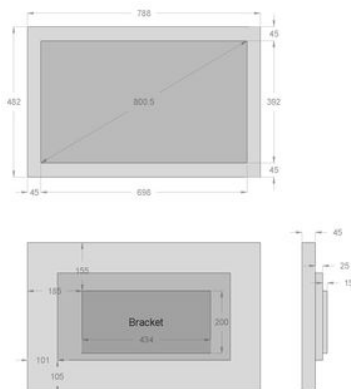

tel: [+44(0)345 226 3083](tel:+44(0)3452263083) | email: info@dbpixelhouse.com