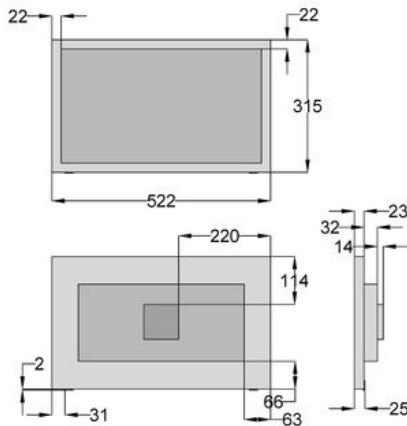

22" iiyama Touchscreen T2250MTS

Product Specification

Resolution	1920x1080	HDMI	1
Contrast Ratio	1000:1	Scart	0
Aspect Ratio	16:9	VGA/DVI	1/0
Weight	56.3 kg	Power Consumption	38W

Product Description

The ProLite T2250MTS 22" Touch Screen is an early adaptor of the new 'MultiTouch' Technology. Based on the latest Optical sensor, the T2250MTS is Windows® 7 Compatible and ready for the emerging business and consumer software packages. The innovative T2250MTS lets you browse the web, email and draw while working on multiple screens, docking and or typing on the on-screen keyboard. You can scroll and rotate pictures, draw, zoom in and out using certain tap, flick, grab and pincer gestures. The multi-touch is not only fast but also fun to work with. The panel features High Definition 1920 x 1080 resolution with a 5msec response time. Analogue and DVI inputs are available for flexible connectivity along with USB for the Touch Interface.