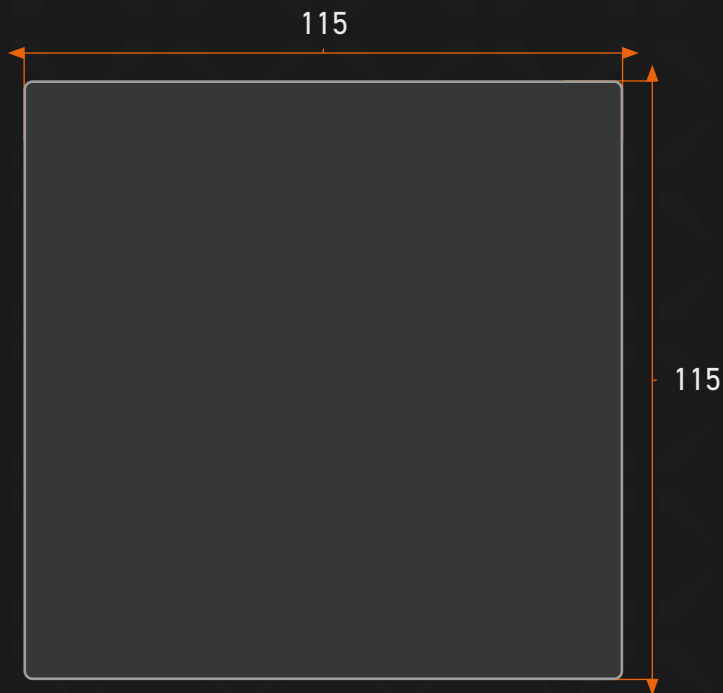

PRODUCT SPECIFICATIONS

> Intel NUC Mini PC

Processor	Intel Core i7 3.2 GHz	Graphics	Intel UHD Graphics 630
Hard Drive	256 GB	Memory	8 GB
Operating System	OSX		

Top

Back

All measurements are in millimetres (mm)