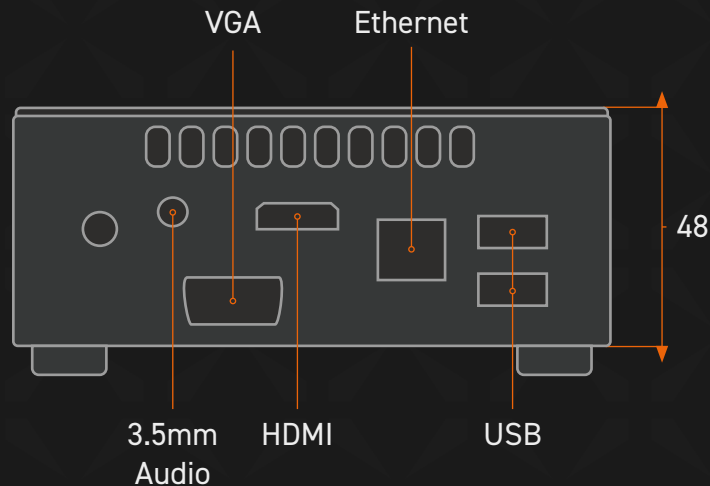

PRODUCT SPECIFICATIONS

> Intel NUC Mini PC

Processor	Intel Core i7 3.2 GHz	Graphics	Intel UHD Graphics 630
Hard Drive	256 GB	Memory	8 GB
Operating System	OSX		

Top

Back

All measurements are in millimetres (mm)