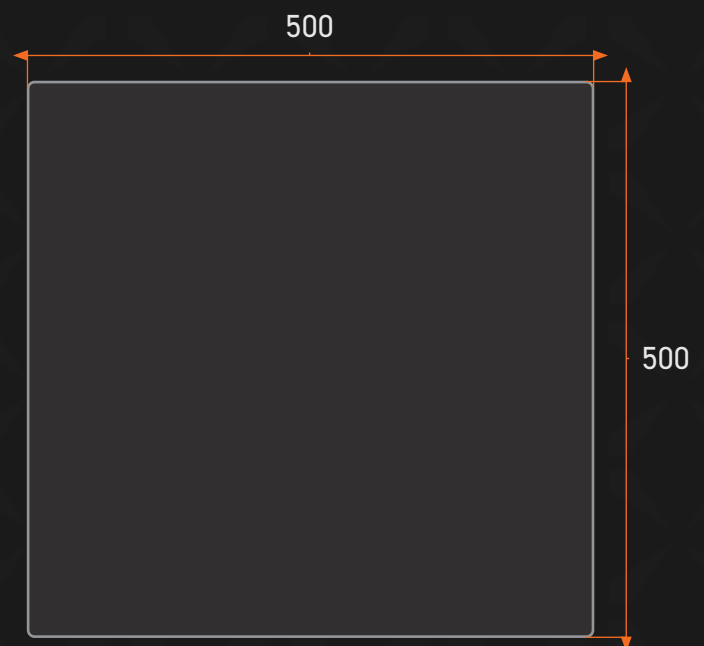

PRODUCT SPECIFICATIONS

> UNILUMEN UPAD IV

Resolution	192 x 192	Input	HDMI
Refresh Rate (Hz)	3,840	Dimensions (mm)	500 x 500
Weight (KG)	7.7	Power Consumption (W)	45
Brightness (nit)	800-1200	Pixel Pitch (mm)	2.6

Back

Front

Side

Curved

> **Upad IV** curved series uses **flexible modules** to create a **natural curve** rather than other products that only pivot at the chassis join.

> **9 hinges** built across the chassis allows each cabinet to curve up to **40 degrees**. The product is fully compatible with all standard cabinets.

> **Novastar A10s** processing card supports high resolution, 16 bit high grey level, 10 bit video, auto module calibration and smart monitoring.