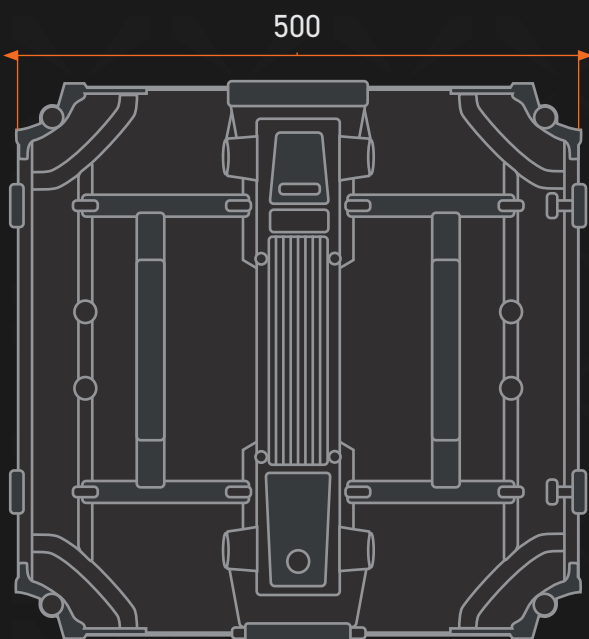

PRODUCT SPECIFICATIONS

> UNILUMEN UPAD IV

Resolution	192 x 192	Input	HDMI
Refresh Rate (Hz)	3,840	Dimensions (mm)	500 x 500
Weight (KG)	7.7	Power Consumption (W)	45
Brightness (nit)	800-1200	Pixel Pitch (mm)	2.6

Back

Front

Side

Curved

> **Upad IV** curved series uses **flexible modules** to create a **natural curve** rather than other products that only pivot at the chassis join.

> **9 hinges** built across the chassis allows each cabinet to curve up to **40 degrees**. The product is fully compatible with all standard cabinets.